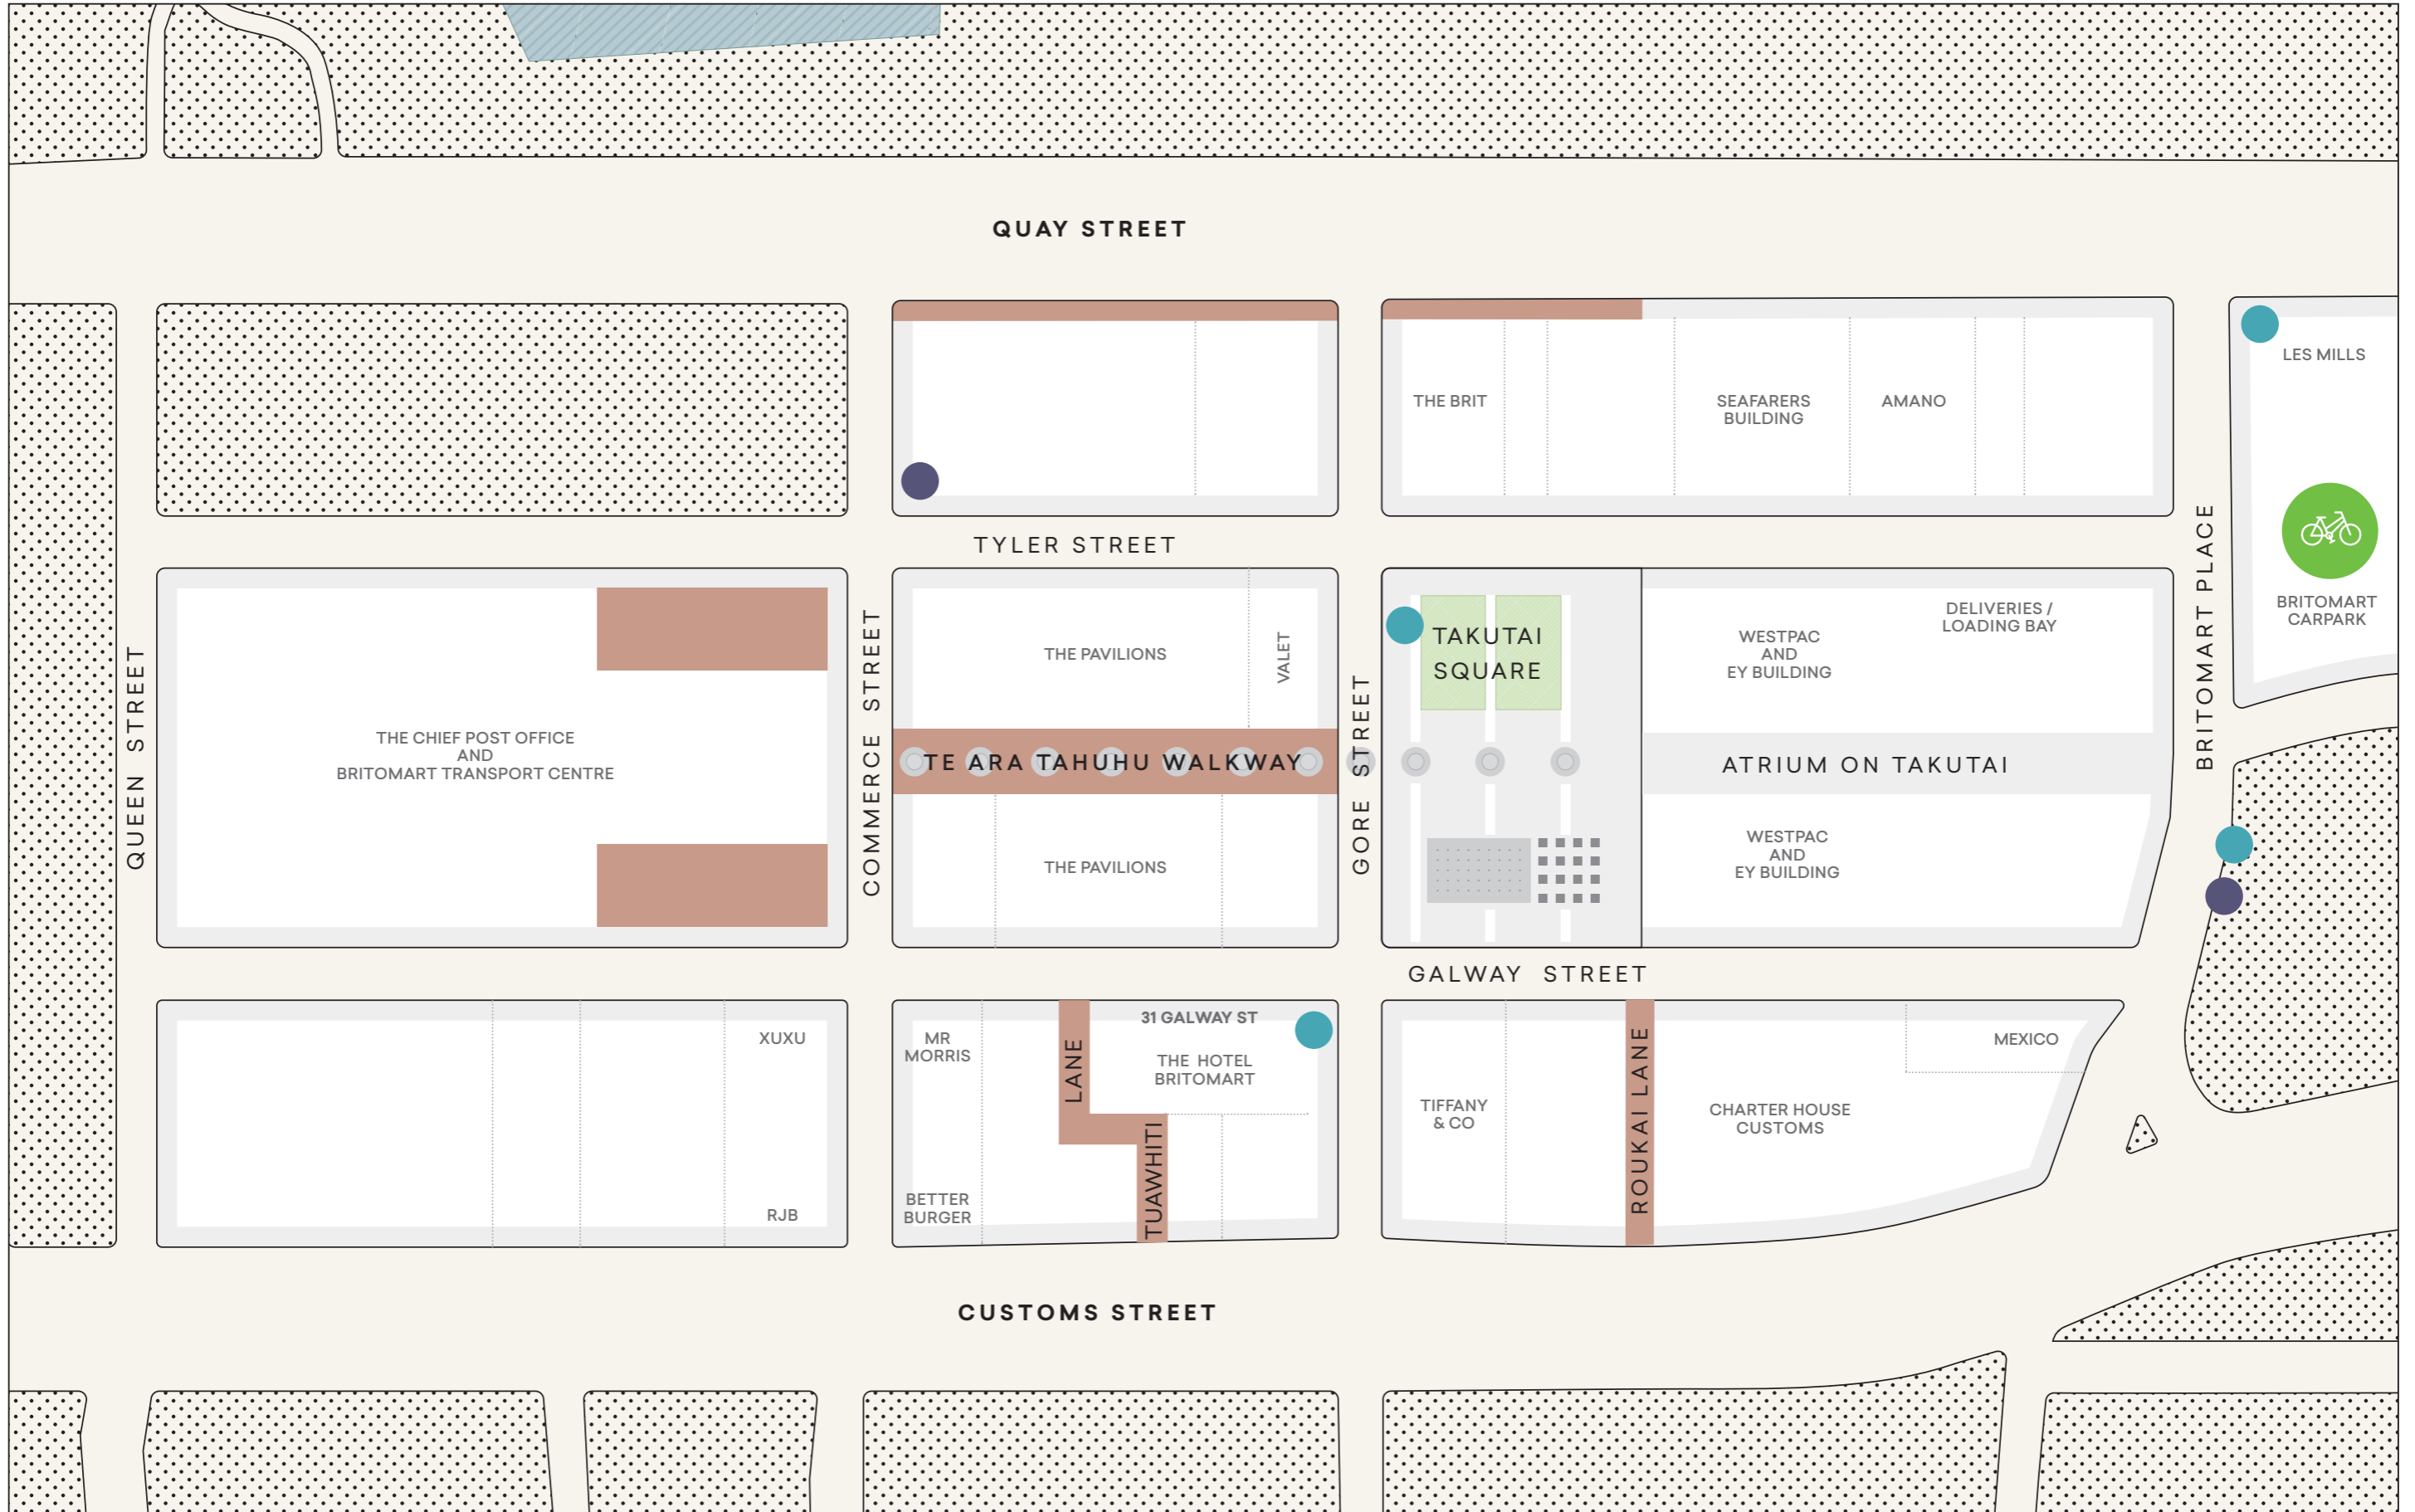

BRITOMART PRECINCT BIKE AND SCOOTER PARKING FACILITIES

- Paid undercover, secure bike and scooter parking
- Lockable bike racks
- Rental bikes and e-scooter parking